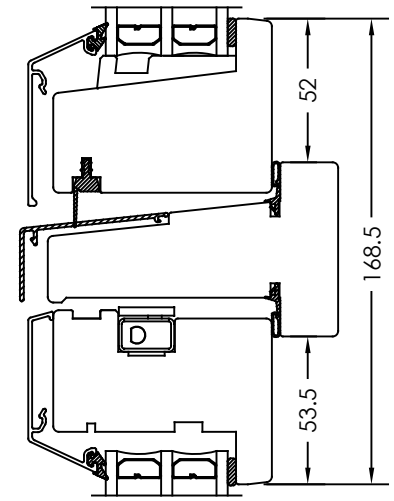

Rev	Description	Rev. by	Date
B	Rättat smygspår, bytt alu karmsida & alu karmpost, bytt träpost.	SH	2017-04-21

ALL AROUND OPTION
- Internal slot.

ALL AROUND OPTION
- Antique internal design.

Designed by	Designed date	Product Category	Processing Code
JB	2015-08-27	Window Outward	
Approved by	Approved date	Product Type	Material
JB	2017-05-09	Side Hung	
		Sidhängt	Tolerances unless otherwise specified
		3-glas, alu	View orientation
		Side Hung	Article Number
		3-glass, alu	Scale
			Drawing Number
			Revision
			61-37-S201
			B