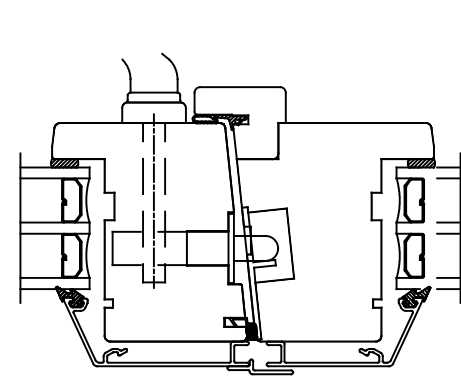

Rev	Description	Rev. by	Date
B	Rättat smygspår, bytt alu karmsida & alu karmpost, bytt träpost.	SH	2017-04-21

ALL AROUND OPTION
- Internal slot.

ALL AROUND OPTION
- Antique internal design.

Designed by	Designed date	Product Category	Processing Code
JB	2015-08-27	Window Outward	
Approved by	Approved date	Product Type	Material
JB	2017-05-09	Side Hung	
		Sidhängt	Tolerances unless otherwise specified
		3-glas, alu	View orientation
		Side Hung	Article Number
		3-glass, alu	Scale
			Drawing Number
			Revision
			61-37-S201
			B