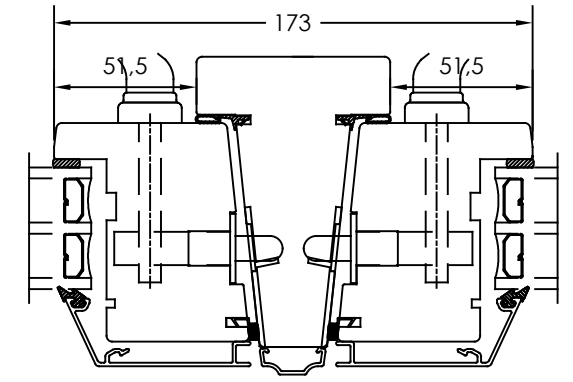

Rev	Description	Rev. by	Date
B	Rättat smygspår, bytt alu karmsida & alu karmpost, bytt träpost.	SH	2017-04-21

ALL AROUND OPTION
- Internal slot.

ALL AROUND OPTION
- Antique internal design.

Designed by	Designed date	Product Category	Processing Code
JB	2015-08-27	Window Outward	
Approved by	Approved date	Product Type	Material
JB	2017-05-09	Side Hung	
		Sidhängt	Tolerances unless otherwise specified
		3-glas, alu	View orientation
		Side Hung	Article Number
		3-glass, alu	Scale
			Drawing Number
			Revision
			61-37-S201
			B