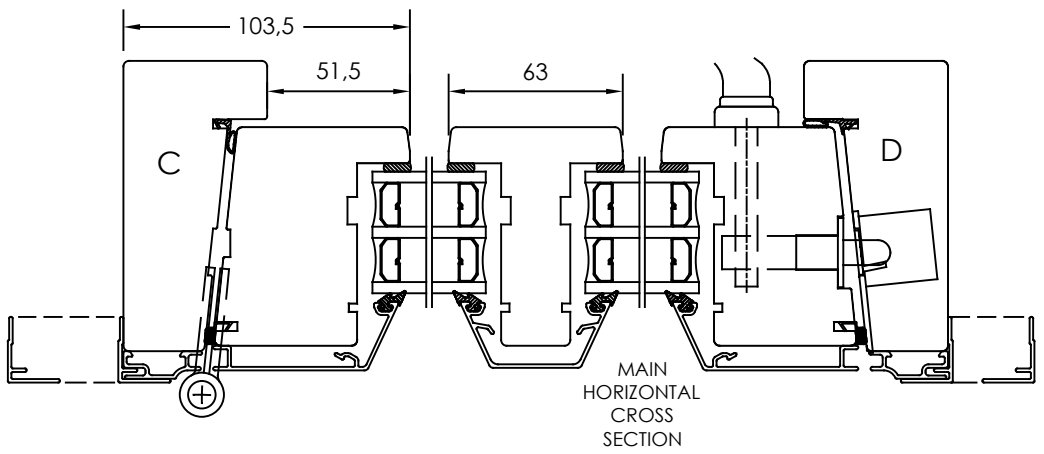

Rev	Description	Rev. by	Date
B	Rättat smygspår, bytt alu karmsida & alu karmpost, bytt träpost.	SH	2017-04-21

ALL AROUND OPTION
- Internal slot.

ALL AROUND OPTION
- Antique internal design.

Designed by	Designed date	Product Category	Processing Code
JB	2015-08-27	Window Outward	
Approved by	Approved date	Product Type	Material
JB	2017-05-09	Side Hung	
		Sidhängt	Tolerances unless otherwise specified
		3-glas, alu	View orientation
		Side Hung	Article Number
		3-glass, alu	Scale
			Drawing Number
			Revision
			61-37-S201
			B