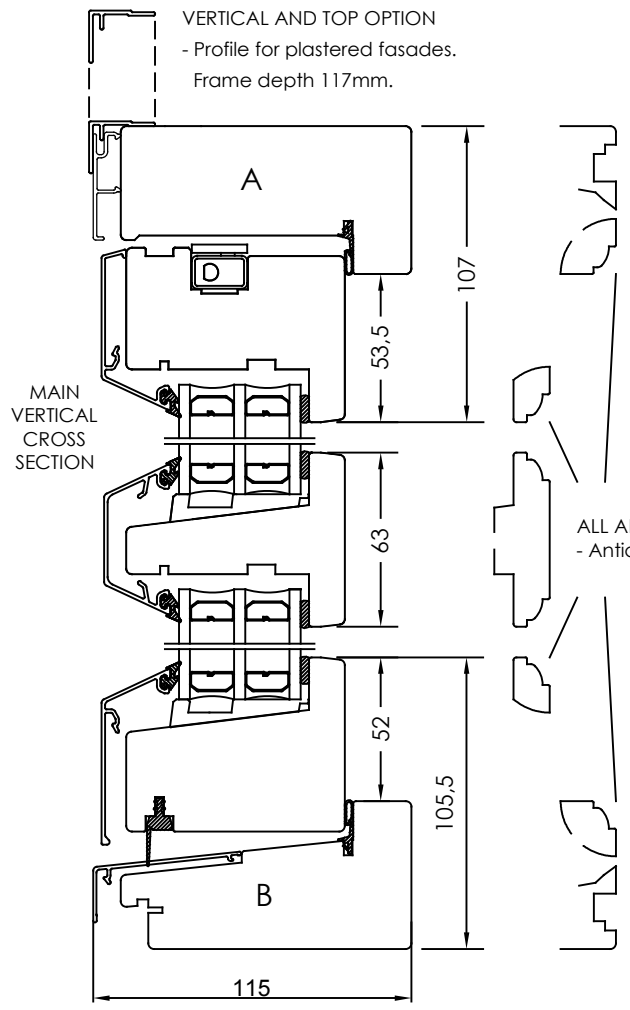

Rev	Description	Rev. by	Date
B	Rättat smygspår, bytt alu karmsida & alu karmpost, bytt träpost.	SH	2017-04-21

ALL AROUND OPTION
- Internal slot.

ALL AROUND OPTION
- Antique internal design.

Designed by	Designed date	Product Category	Processing Code
JB	2015-08-27	Window Outward	
Approved by	Approved date	Product Type	Material
JB	2017-05-09	Side Hung	
		Sidhängt	Tolerances unless otherwise specified
		3-glas, alu	View orientation
		Side Hung	Article Number
		3-glass, alu	Scale
			Drawing Number
			Revision
			61-37-S201
			B