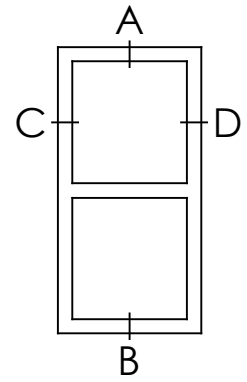

Rev	Description	Rev. by	Date

Designed by SH	Designed date 2019-05-14	Product Category Window Outward	Processing Code
Approved by	Approved date	Product Type Side Hung	Material
		Dörr 3-glas, Alu Door 3-glass, Alu	Tolerances unless otherwise specified
		View orientation E	
		Article Number	Scale
		Drawing Number 61-37-D201 E	Revision (A)