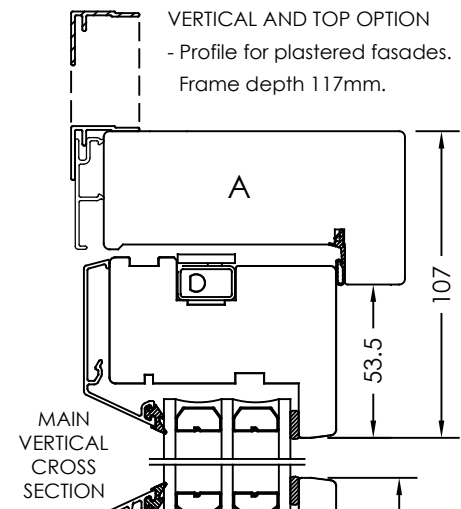

Rev	Description	Rev. by	Date

Designed by SH	Designed date 2019-05-14	Product Category Window Outward	Processing Code
Approved by	Approved date	Product Type Side Hung	Material
		Dörr 3-glas, Alu Door 3-glass, Alu	Tolerances unless otherwise specified
		View orientation E	
		Article Number	Scale
		Drawing Number 61-37-D201 E	Revision (A)