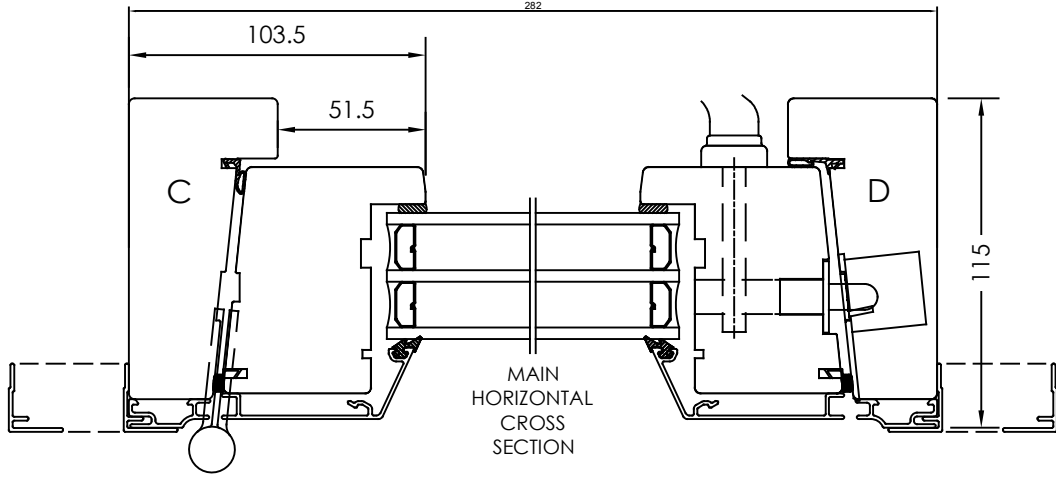

Rev	Description	Rev. by	Date

Designed by SH	Designed date 2019-05-14	Product Category Window Outward	Processing Code
Approved by	Approved date	Product Type Side Hung	Material
		Dörr 3-glas, Alu Door 3-glass, Alu	Tolerances unless otherwise specified
		View orientation E	
		Article Number	Scale
		Drawing Number 61-37-D201 E	Revision (A)