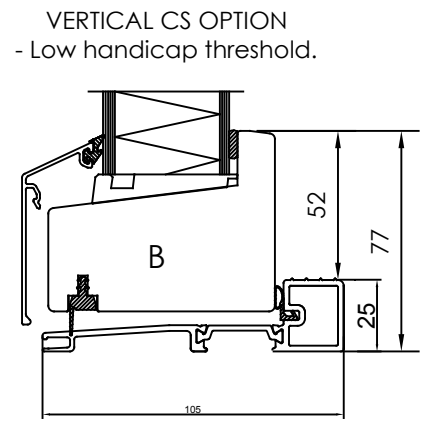

Rev	Description	Rev. by	Date

Designed by SH	Designed date 2019-05-14	Product Category Window Outward	Processing Code
Approved by	Approved date	Product Type Side Hung	Material
		Dörr 3-glas, Alu Door 3-glass, Alu	Tolerances unless otherwise specified
		View orientation E	
		Article Number	Scale
		Drawing Number 61-37-D201 E	Revision (A)