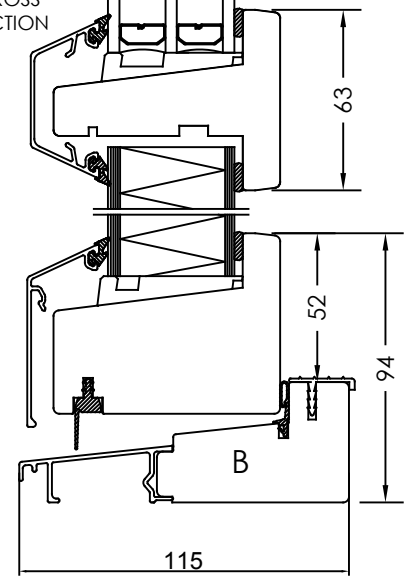

Rev	Description	Rev. by	Date

Designed by SH	Designed date 2019-05-14	Product Category Window Outward	Processing Code
Approved by	Approved date	Product Type Side Hung	Material
		Dörr 3-glas, Alu Door 3-glass, Alu	Tolerances unless otherwise specified
		View orientation E	
		Article Number	Scale
		Drawing Number 61-37-D201 E	Revision (A)