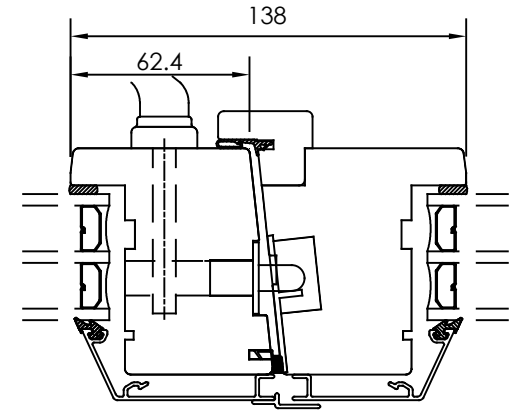

Rev	Description	Rev. by	Date

Designed by SH	Designed date 2019-05-14	Product Category Window Outward	Processing Code
Approved by	Approved date	Product Type Side Hung	Material
		Dörr 3-glas, Alu Door 3-glass, Alu	Tolerances unless otherwise specified
		View orientation E	
		Article Number	Scale
		Drawing Number 61-37-D201 E	Revision (A)