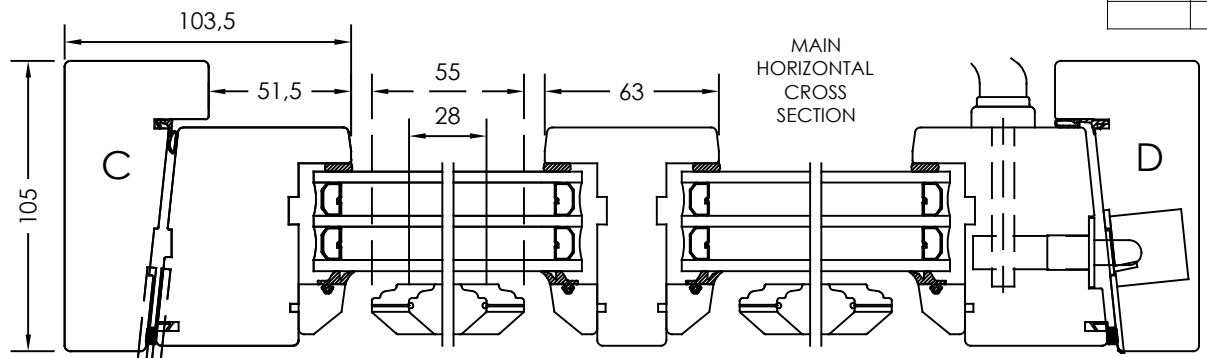

Rev	Description	Rev. by	Date

HORIZONTAL CS OPTION  
- Two horizontal sashes with middle post.

VERTICAL CS OPTION  
- Top and bottom glass in sash with side hanged fittings and a middle post inbetween.

ALL AROUND OPTION  
- Internal slot.

ALL AROUND OPTION  
- Antique internal design.

Designed by <b>SH</b>	Designed date <b>2016-02-04</b>	Product Category <b>Window Outward</b>	Processing Code
Approved by <b>JB</b>	Approved date <b>2017-02-20</b>	Product Type <b>Side Hung</b>	Material
		Sidhängt 3-glas, glaslist 1	Tolerances unless otherwise specified <b>ISO 2768-1 m</b>
		Sidehung 3-glass, glazing bead 1	View orientation 
		Article Number	Scale <b>1:1</b>
		Drawing Number <b>61-37-S001</b>	Revision <b>A</b>