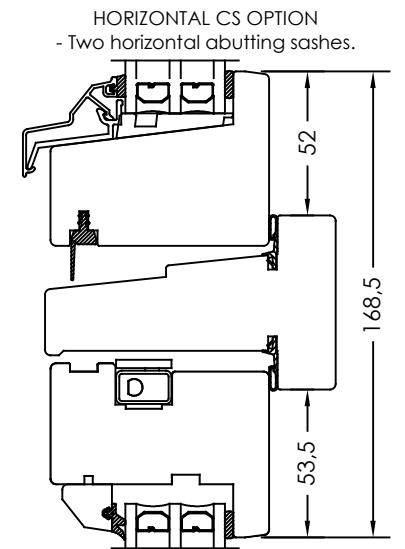

Rev	Description	Rev. by	Date

HORIZONTAL CS OPTION  
- Two horizontal sashes with middle post.

VERTICAL CS OPTION  
- Top and bottom glass in sash with side hanged fittings and a middle post inbetween.

ALL AROUND OPTION  
- Internal slot.

ALL AROUND OPTION  
- Antique internal design.

Designed by <b>SH</b>	Designed date <b>2016-02-04</b>	Product Category <b>Window Outward</b>	Processing Code
Approved by <b>JB</b>	Approved date <b>2017-02-20</b>	Product Type <b>Side Hung</b>	Material
		Sidhängt 3-glas, glaslist 1	Tolerances unless otherwise specified <b>ISO 2768-1 m</b>
		Sidehung 3-glass, glazing bead 1	View orientation 
		Article Number	Scale <b>1:1</b>
		Drawing Number <b>61-37-S001</b>	Revision <b>A</b>