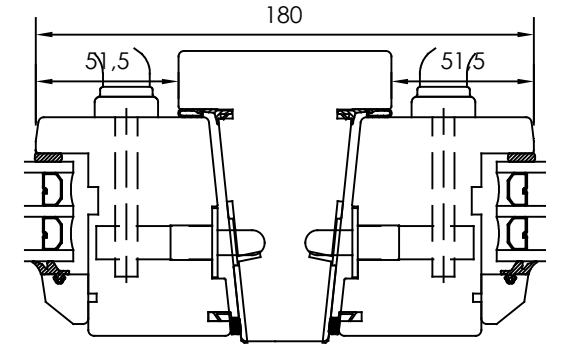

Rev	Description	Rev. by	Date

HORIZONTAL CS OPTION  
- Two horizontal sashes with middle post.

VERTICAL CS OPTION  
- Top and bottom glass in sash with side hanged fittings and a middle post inbetween.

ALL AROUND OPTION  
- Internal slot.

ALL AROUND OPTION  
- Antique internal design.

Designed by <b>SH</b>	Designed date <b>2016-02-04</b>	Product Category <b>Window Outward</b>	Processing Code
Approved by <b>JB</b>	Approved date <b>2017-02-20</b>	Product Type <b>Side Hung</b>	Material
		Sidhängt 3-glas, glaslist 1	Tolerances unless otherwise specified <b>ISO 2768-1 m</b>
		Sidehung 3-glass, glazing bead 1	View orientation 
		Article Number	Scale <b>1:1</b>
		Drawing Number <b>61-37-S001</b>	Revision <b>A</b>