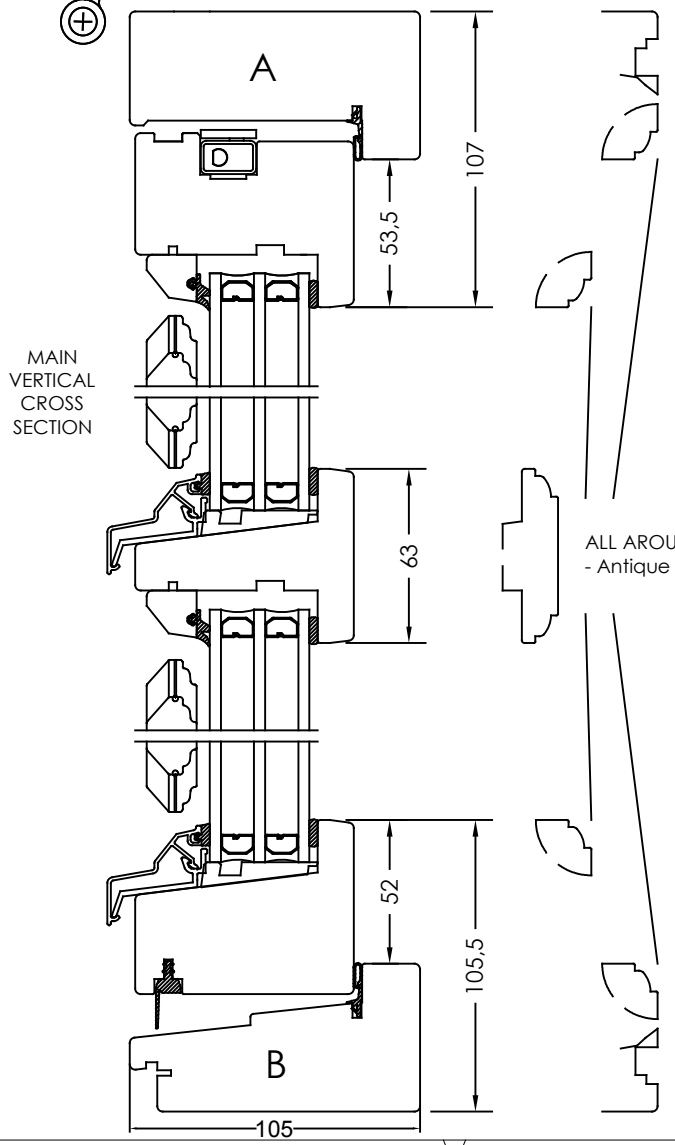

Rev	Description	Rev. by	Date

HORIZONTAL CS OPTION  
- Two horizontal sashes with middle post.

VERTICAL CS OPTION  
- Top and bottom glass in sash with side hanged fittings and a middle post inbetween.

ALL AROUND OPTION  
- Internal slot.

ALL AROUND OPTION  
- Antique internal design.

Designed by <b>SH</b>	Designed date <b>2016-02-04</b>	Product Category <b>Window Outward</b>	Processing Code
Approved by <b>JB</b>	Approved date <b>2017-02-20</b>	Product Type <b>Side Hung</b>	Material
		Sidhängt 3-glas, glaslist 1	Tolerances unless otherwise specified <b>ISO 2768-1 m</b>
		Sidehung 3-glass, glazing bead 1	View orientation 
		Article Number	Scale <b>1:1</b>
		Drawing Number <b>61-37-S001</b>	Revision <b>A</b>