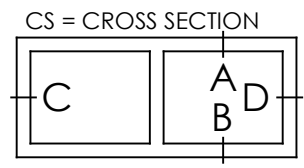

Rev	Description	Rev. by	Date

HORIZONTAL CS OPTION  
- Two horizontal sashes with middle post.

VERTICAL CS OPTION  
- Top and bottom glass in sash with side hanged fittings and a middle post inbetween.

ALL AROUND OPTION  
- Internal slot.

ALL AROUND OPTION  
- Antique internal design.

Designed by <b>SH</b>	Designed date <b>2016-02-04</b>	Product Category <b>Window Outward</b>	Processing Code
Approved by <b>JB</b>	Approved date <b>2017-02-20</b>	Product Type <b>Side Hung</b>	Material
		Sidhängt 3-glas, glaslist 1	Tolerances unless otherwise specified <b>ISO 2768-1 m</b>
		Sidehung 3-glass, glazing bead 1	View orientation 
		Article Number	Scale <b>1:1</b>
		Drawing Number <b>61-37-S001</b>	Revision <b>A</b>