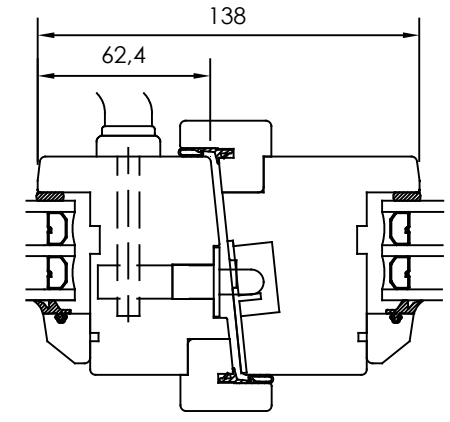

Rev	Description	Rev. by	Date

HORIZONTAL CS OPTION  
- Two horizontal sashes with middle post.

VERTICAL CS OPTION  
- Top and bottom glass in sash with side hanged fittings and a middle post inbetween.

ALL AROUND OPTION  
- Internal slot.

ALL AROUND OPTION  
- Antique internal design.

Designed by <b>SH</b>	Designed date <b>2016-02-04</b>	Product Category <b>Window Outward</b>	Processing Code
Approved by <b>JB</b>	Approved date <b>2017-02-20</b>	Product Type <b>Side Hung</b>	Material
		Sidhängt 3-glas, glaslist 1	Tolerances unless otherwise specified <b>ISO 2768-1 m</b>
		Sidehung 3-glass, glazing bead 1	View orientation 
		Article Number	Scale <b>1:1</b>
		Drawing Number <b>61-37-S001</b>	Revision <b>A</b>