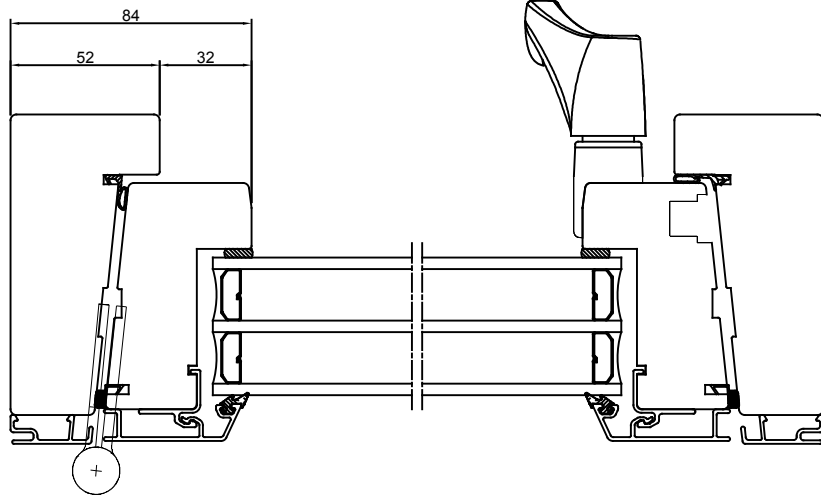

Rev	Description	Rev. by	Date

Designed by <b>SH</b>	Designed date <b>2019-05-15</b>	Product Category <b>Window Outward</b>	Processing Code	
Approved by	Approved date	Product Type <b>Side Hung</b>	Material	
		Utåtgående smal, Sidhängt / Dörr 1	Tolerances unless otherwise specified	View orientation E 
		3-glas, alu	Article Number	Scale <b>1:1</b>
		Outward narrow, Side Hung / Door 1	Drawing Number	Revision
		3-glass, alu	<b>61-37-S206 E</b>	<b>(A)</b>