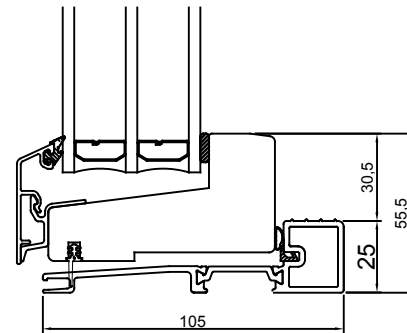

Rev	Description	Rev. by	Date

Designed by <b>SH</b>	Designed date <b>2019-05-15</b>	Product Category <b>Window Outward</b>	Processing Code	
Approved by	Approved date	Product Type <b>Side Hung</b>	Material	
		Utåtgående smal, Sidhängt / Dörr 1	Tolerances unless otherwise specified	View orientation E 
		3-glas, alu	Article Number	Scale <b>1:1</b>
		Outward narrow, Side Hung / Door 1	Drawing Number	Revision
		3-glass, alu	<b>61-37-S206 E</b>	<b>(A)</b>