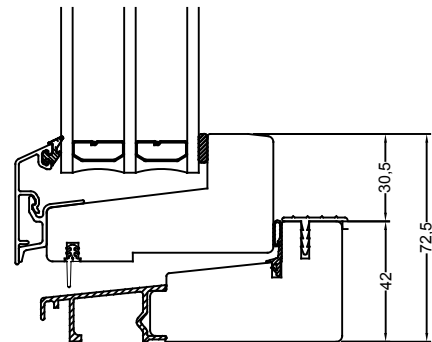

Rev	Description	Rev. by	Date

Designed by <b>SH</b>	Designed date <b>2019-05-15</b>	Product Category <b>Window Outward</b>	Processing Code	
Approved by	Approved date	Product Type <b>Side Hung</b>	Material	
		Utåtgående smal, Sidhängt / Dörr 1	Tolerances unless otherwise specified	View orientation E 
		3-glas, alu	Article Number	Scale <b>1:1</b>
		Outward narrow, Side Hung / Door 1	Drawing Number	Revision
		3-glass, alu	<b>61-37-S206 E</b>	<b>(A)</b>