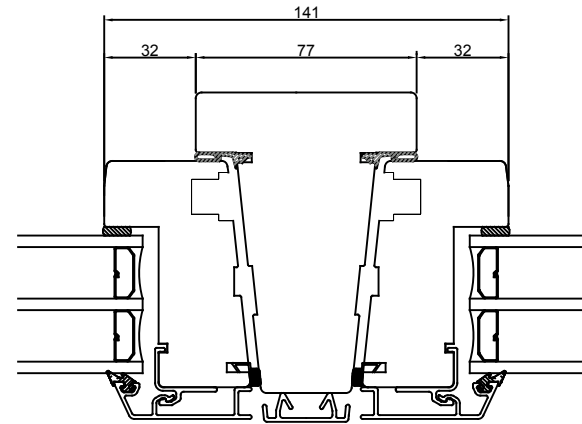

Rev	Description	Rev. by	Date

Designed by <b>SH</b>	Designed date <b>2019-05-15</b>	Product Category <b>Window Outward</b>	Processing Code	
Approved by	Approved date	Product Type <b>Side Hung</b>	Material	
		Utåtgående smal, Sidhängt / Dörr 1	Tolerances unless otherwise specified	View orientation E 
		3-glas, alu	Article Number	Scale <b>1:1</b>
		Outward narrow, Side Hung / Door 1	Drawing Number	Revision
		3-glass, alu	<b>61-37-S206 E</b>	<b>(A)</b>