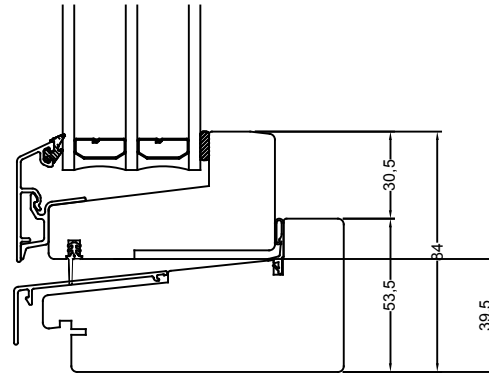

Rev	Description	Rev. by	Date

Designed by <b>SH</b>	Designed date <b>2019-05-15</b>	Product Category <b>Window Outward</b>	Processing Code	
Approved by	Approved date	Product Type <b>Side Hung</b>	Material	
		Utåtgående smal, Sidhängt / Dörr 1	Tolerances unless otherwise specified	View orientation E 
		3-glas, alu	Article Number	Scale <b>1:1</b>
		Outward narrow, Side Hung / Door 1	Drawing Number	Revision
		3-glass, alu	<b>61-37-S206 E</b>	<b>(A)</b>