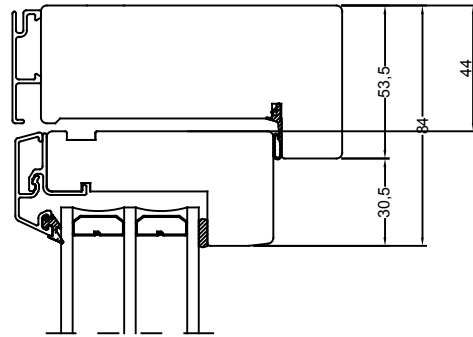

Rev	Description	Rev. by	Date

Designed by <b>SH</b>	Designed date <b>2019-05-15</b>	Product Category <b>Window Outward</b>	Processing Code	
Approved by	Approved date	Product Type <b>Side Hung</b>	Material	
		Utåtgående smal, Sidhängt / Dörr 1	Tolerances unless otherwise specified	View orientation E 
		3-glas, alu	Article Number	Scale <b>1:1</b>
		Outward narrow, Side Hung / Door 1	Drawing Number	Revision
		3-glass, alu	<b>61-37-S206 E</b>	<b>(A)</b>