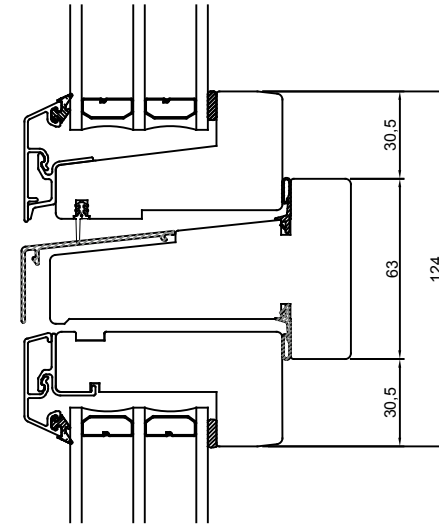

Rev	Description	Rev. by	Date

Designed by <b>SH</b>	Designed date <b>2019-05-15</b>	Product Category <b>Window Outward</b>	Processing Code	
Approved by	Approved date	Product Type <b>Side Hung</b>	Material	
		Utåtgående smal, Sidhängt / Dörr 1	Tolerances unless otherwise specified	View orientation E 
		3-glas, alu	Article Number	Scale <b>1:1</b>
		Outward narrow, Side Hung / Door 1	Drawing Number	Revision
		3-glass, alu	<b>61-37-S206 E</b>	<b>(A)</b>