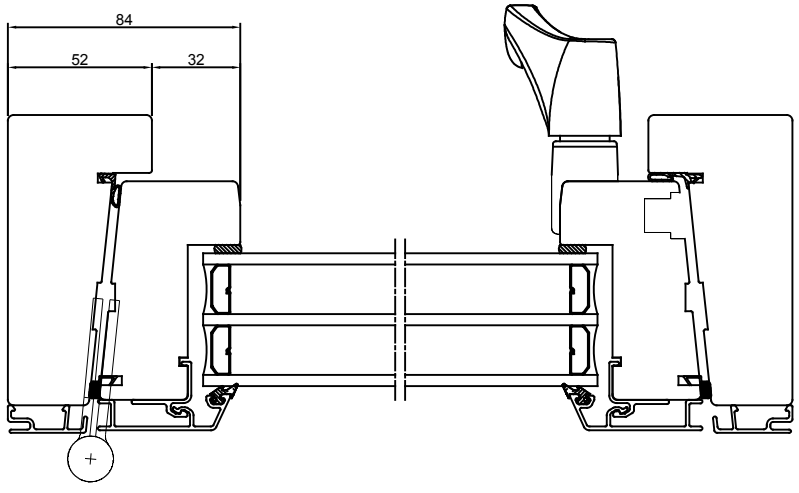

| Rev | Description | Rev. by | Date |
|-----|-------------|---------|------|
| | | | |

| | | | |
|--------------------------|------------------------------------|---|---------------------------------------|
| Designed by HS | Designed date 2016-03-30 | Product Category Window Outward | Processing Code |
| Approved by | Approved date | Product Type Side Hung | Material |
| | | Utåtgående smal, Sidhängt / Dörr 1 | Tolerances unless otherwise specified |
| | | 3-glas, alu | View orientation E |
| | | Outward narrow, Side Hung / Door 1 | Scale 1:1 |
| | | 3-glass, alu | Revision (A) |
| | | Article Number | Drawing Number 61-37-S206 |