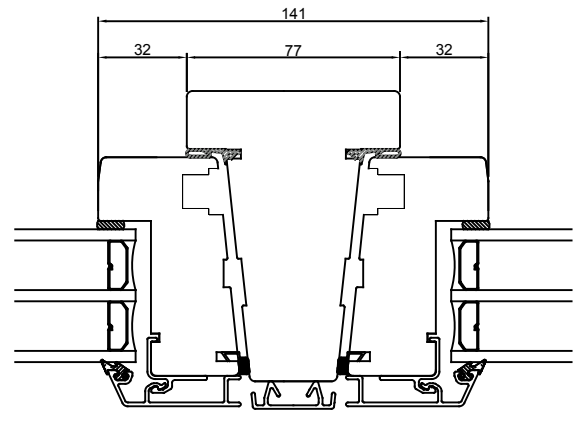

| Rev | Description | Rev. by | Date |
|-----|-------------|---------|------|
| | | | |

| | | | |
|--------------------------|------------------------------------|---|---------------------------------------|
| Designed by HS | Designed date 2016-03-30 | Product Category Window Outward | Processing Code |
| Approved by | Approved date | Product Type Side Hung | Material |
| | | Utåtgående smal, Sidhängt / Dörr 1 | Tolerances unless otherwise specified |
| | | 3-glas, alu | View orientation E |
| | | Outward narrow, Side Hung / Door 1 | Scale 1:1 |
| | | 3-glass, alu | Revision (A) |
| | | Article Number | Drawing Number 61-37-S206 |