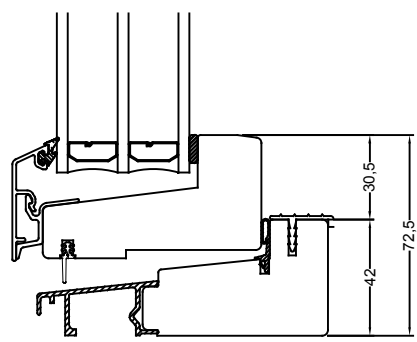

| Rev | Description | Rev. by | Date |
|-----|-------------|---------|------|
| | | | |

| | | | |
|--------------------------|------------------------------------|---|---------------------------------------|
| Designed by HS | Designed date 2016-03-30 | Product Category Window Outward | Processing Code |
| Approved by | Approved date | Product Type Side Hung | Material |
| | | Utåtgående smal, Sidhängt / Dörr 1 | Tolerances unless otherwise specified |
| | | 3-glas, alu | View orientation E |
| | | Outward narrow, Side Hung / Door 1 | Scale 1:1 |
| | | 3-glass, alu | Revision (A) |
| | | Article Number | Drawing Number 61-37-S206 |