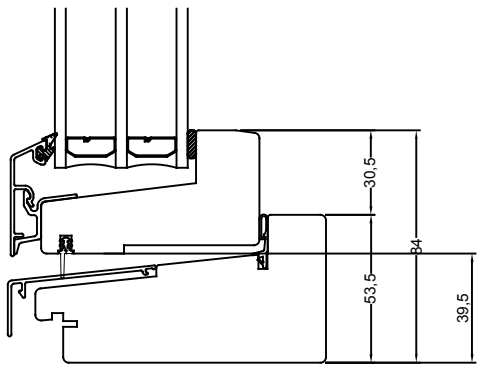

| Rev | Description | Rev. by | Date |
|-----|-------------|---------|------|
| | | | |

| | | | |
|--------------------------|------------------------------------|---|---------------------------------------|
| Designed by HS | Designed date 2016-03-30 | Product Category Window Outward | Processing Code |
| Approved by | Approved date | Product Type Side Hung | Material |
| | | Utåtgående smal, Sidhängt / Dörr 1 | Tolerances unless otherwise specified |
| | | 3-glas, alu | View orientation E |
| | | Outward narrow, Side Hung / Door 1 | Scale 1:1 |
| | | 3-glass, alu | Revision (A) |
| | | Article Number | Drawing Number 61-37-S206 |