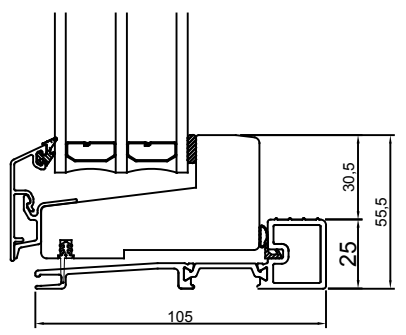

| Rev | Description | Rev. by | Date |
|-----|-------------|---------|------|
| | | | |

| | | | |
|--------------------------|------------------------------------|---|---------------------------------------|
| Designed by HS | Designed date 2016-03-30 | Product Category Window Outward | Processing Code |
| Approved by | Approved date | Product Type Side Hung | Material |
| | | Utåtgående smal, Sidhängt / Dörr 1 | Tolerances unless otherwise specified |
| | | 3-glas, alu | View orientation E |
| | | Outward narrow, Side Hung / Door 1 | Scale 1:1 |
| | | 3-glass, alu | Revision (A) |
| | | Article Number | Drawing Number 61-37-S206 |