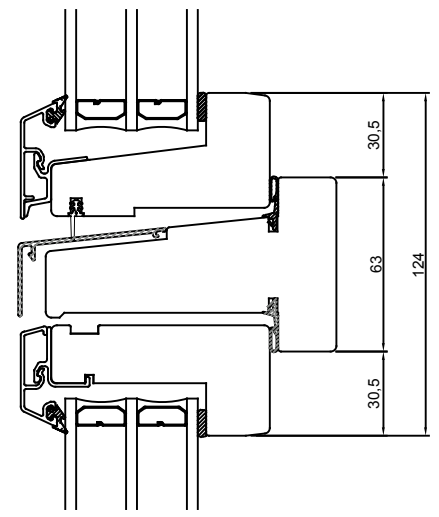

| Rev | Description | Rev. by | Date |
|-----|-------------|---------|------|
| | | | |

| | | | |
|--------------------------|------------------------------------|---|---------------------------------------|
| Designed by HS | Designed date 2016-03-30 | Product Category Window Outward | Processing Code |
| Approved by | Approved date | Product Type Side Hung | Material |
| | | Utåtgående smal, Sidhängt / Dörr 1 | Tolerances unless otherwise specified |
| | | 3-glas, alu | View orientation E |
| | | Outward narrow, Side Hung / Door 1 | Scale 1:1 |
| | | 3-glass, alu | Revision (A) |
| | | Article Number | Drawing Number 61-37-S206 |