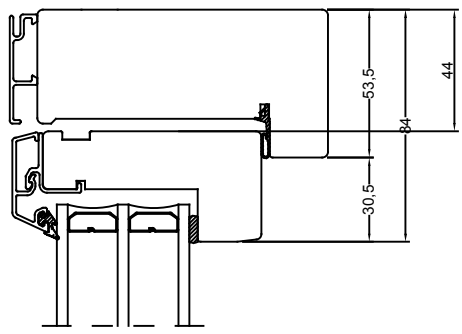

| Rev | Description | Rev. by | Date |
|-----|-------------|---------|------|
| | | | |

| | | | |
|--------------------------|------------------------------------|---|---------------------------------------|
| Designed by HS | Designed date 2016-03-30 | Product Category Window Outward | Processing Code |
| Approved by | Approved date | Product Type Side Hung | Material |
| | | Utåtgående smal, Sidhängt / Dörr 1 | Tolerances unless otherwise specified |
| | | 3-glas, alu | View orientation E |
| | | Outward narrow, Side Hung / Door 1 | Scale 1:1 |
| | | 3-glass, alu | Revision (A) |
| | | Article Number | Drawing Number 61-37-S206 |