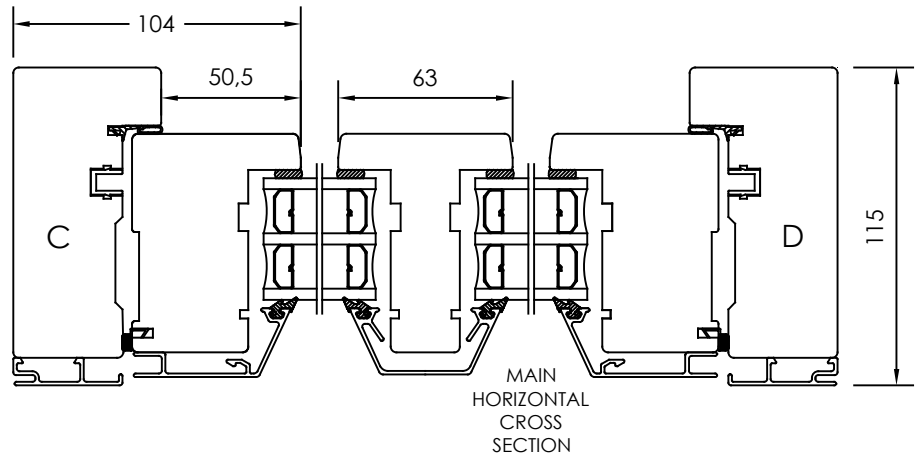

Rev	Description	Rev. by	Date

VERTICAL AND TOP OPTION  
 - Profile for plastered fasades.  
 Frame depth 117mm.

Designed by <b>SH</b>	Designed date <b>2016-02-04</b>	Product Category <b>Window Outward</b>	Processing Code
Approved by <b>JB</b>	Approved date <b>2017-02-20</b>	Product Type <b>Top Hung</b>	Material
		Överkantshängt 3-glas, alu Top hung 3-glass, alu	Tolerances unless otherwise specified <b>ISO 2768-1 m</b>
		Article Number	View orientation 
		Drawing Number <b>61-37-O201</b>	Scale <b>1:1</b>
			Revision <b>A</b>