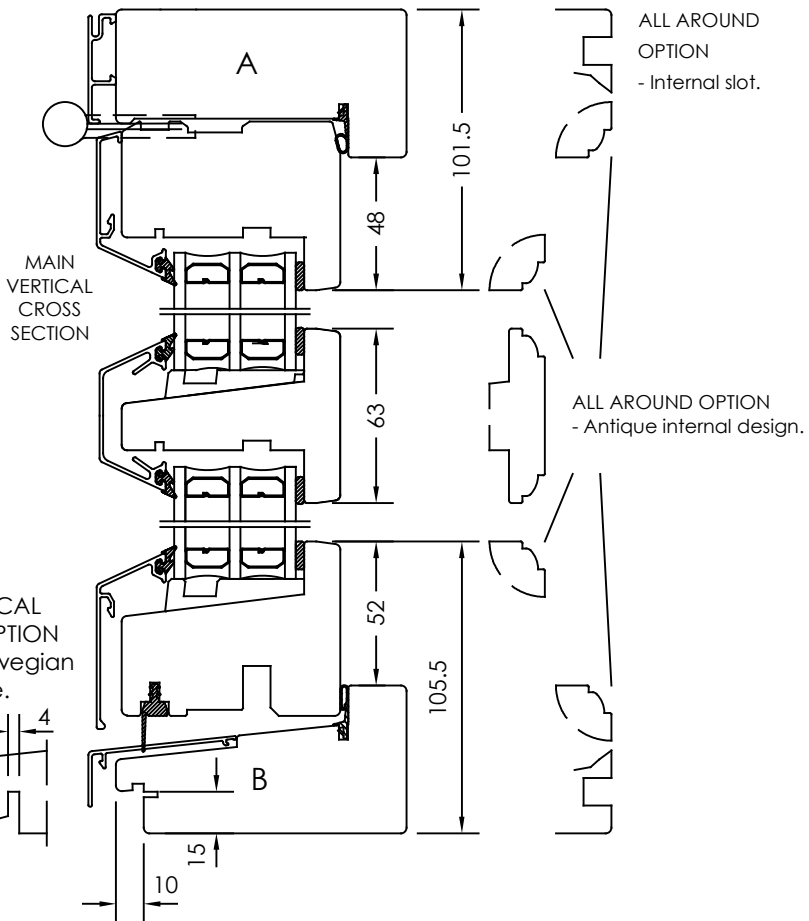

Rev	Description	Rev. by	Date

VERTICAL AND TOP OPTION  
 - Profile for plastered fasades.  
 Frame depth 117mm.

Designed by <b>SH</b>	Designed date <b>2016-02-04</b>	Product Category <b>Window Outward</b>	Processing Code
Approved by <b>JB</b>	Approved date <b>2017-02-20</b>	Product Type <b>Top Hung</b>	Material
		Överkantshängt 3-glas, alu Top hung 3-glass, alu	Tolerances unless otherwise specified <b>ISO 2768-1 m</b>
		Article Number	View orientation 
		Drawing Number <b>61-37-O201</b>	Scale <b>1:1</b>
			Revision <b>A</b>