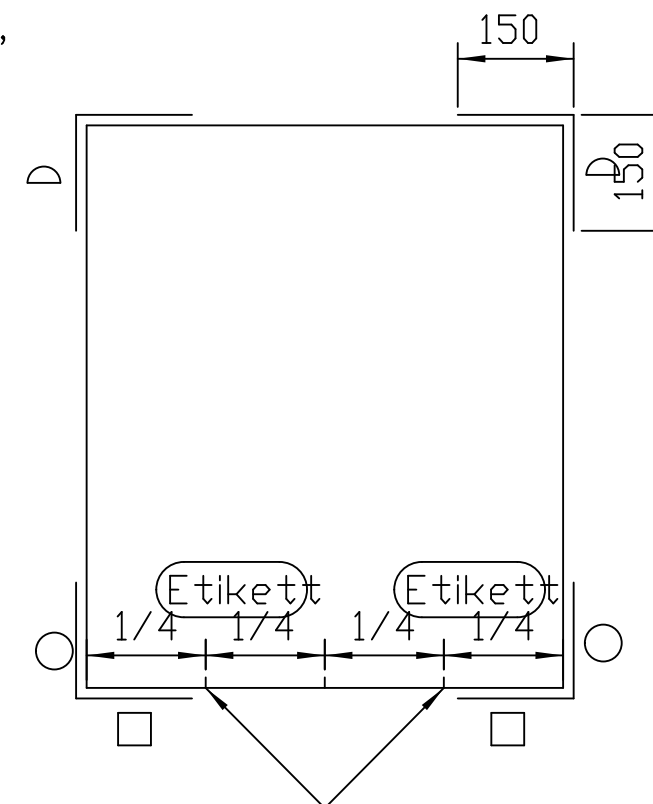

När isolerrutans bredd överstiger 1200mm skall ekklossar (3x8mm bottenkil) placeras i fjärdedelspunkterna (enbart på karmunder) och utmärkas med klisteretikett på glasets insida. (Totalt 2 klossar / luft)

- Gluske Fire protection silicon
- ◐ Träkloss 3mm
- ◻ Träkloss 3x8mm (bottenkil)
- ◯ Träkloss 3mm

OBS! SILIKONFOGMASSAN SKALL DRAS UT I FALSHÖRN.

UNDERFÖRSEGLINGENS LÅNGD = 150MM.

B	-	Ritning reviderad	-	-
Rev. no.	No.	Description.	Change order.	By.
-	-	-	-	-
Checked by - date.		Product.	Product group.	General tol. Page.
-		-	-	±0,2 mm 1/1
GLASNING AFK BRAND				
Elitfönster www.elitfonster.se		Drawn by.	A3 Scale.	Ver.
		Anders	1:1	-
Date.	2007-11-05	Rev.	100302 B	Drawing No.
				60-40-N18

Vid en eller flera poster, gasas enligt denna ritning i samtliga luft